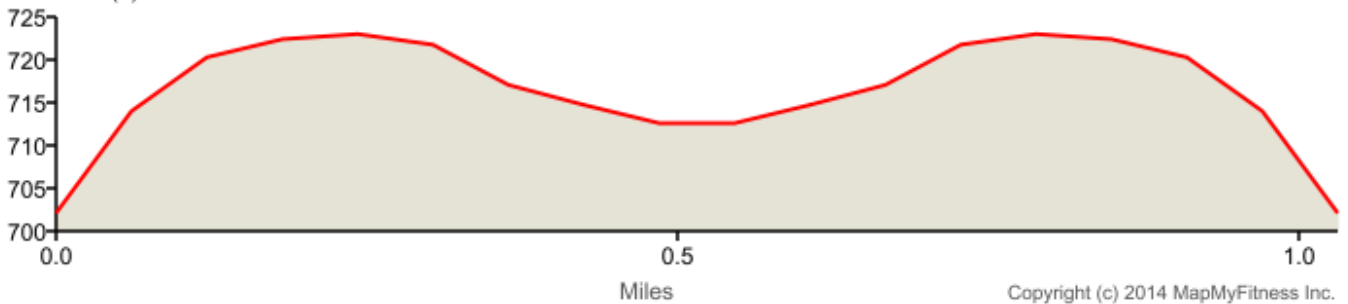

# Motherwalk - 1 Mile Fun Run

Distance: 1.03 mi

Elevation: 31.65 ft (Max: 723.56 ft)

Out and back course on Manhattan St. to Evergreen and back to finish

mapmyrun

ELEVATION (ft)

Copyright (c) 2014 MapMyFitness Inc.