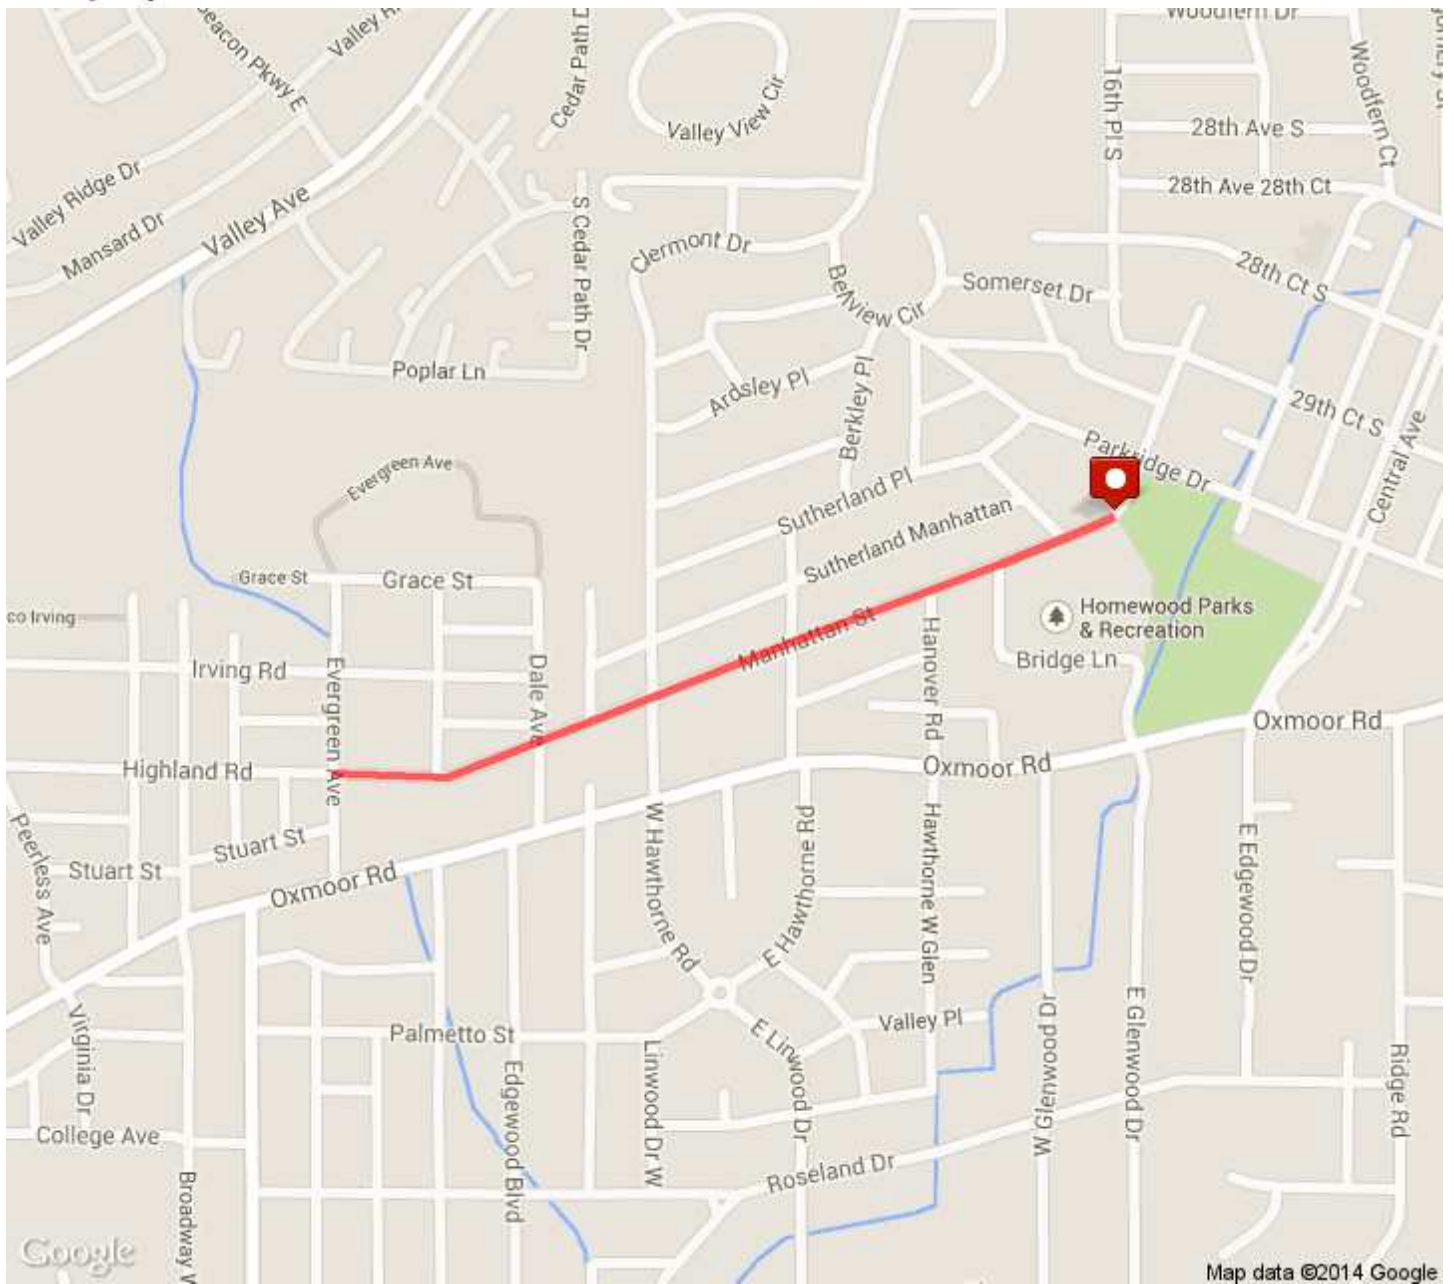

# Motherwalk - 1 Mile Fun Run

Distance: 1.03 mi

Elevation: 31.65 ft (Max: 723.56 ft)

Out and back course on Manhattan St. to Evergreen and back to finish

mapmyrun

ELEVATION (ft)

Copyright (c) 2014 MapMyFitness Inc.

---

	Head southwest on Manhattan St toward Leland Rd	0 mi (+0.45 mi)
	Continue onto Highland Rd	0.45 mi (+0.06 mi)
	Head east on Highland Rd toward Gainswood Rd	0.52 mi (+0.06 mi)
	Continue onto Manhattan St	0.58 mi (+0.45 mi)
	Destination	1.03 mi (+0 mi)

---

MapMyRun • <http://mapmyrun.com/routes/view/591277912>